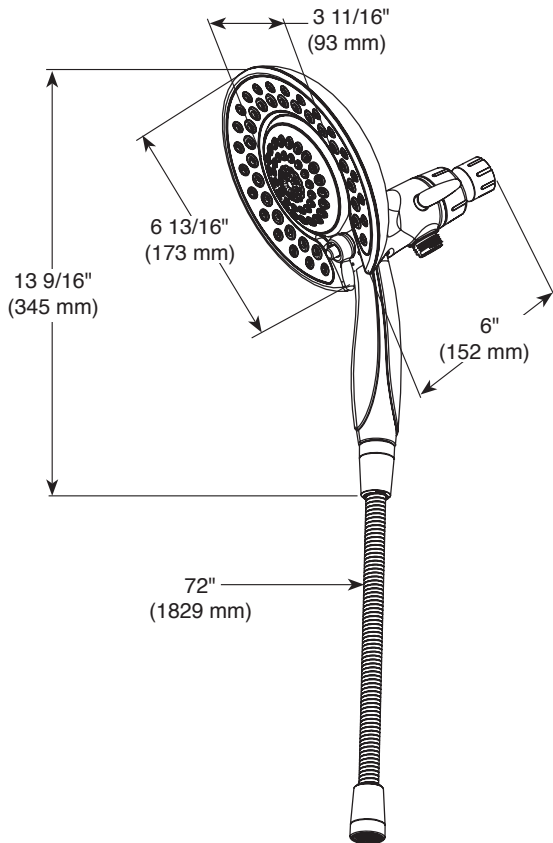

## IN2ITION®

- 2-In-1 Shower
- 5-Spray Setting Hand Shower
- Touch-Clean® Nozzles

Submitted Model No.: \_\_\_\_\_

Specific Features: \_\_\_\_\_

75583▲ 2.0 GPM

-  Full Body Spray
-  Slow Massage
-  Fast Massage
-  Full Spray w/ Massage
-  Pause

### STANDARD SPECIFICATIONS:

- Maximum flow rate 2.0 gpm @ 80 PSI, 7.6L/min @ 552kPa.
- Integrated handshower docks securely into showerhead when not in use.
- Multiple handshower spray settings.
- 3-Way diverter allows use of handshower only, showerhead only or both on at one time.
- Fixed showerhead with 8" extra-wide spray.
- Matching plated face and push-button pause control, lever to change sprays, easy single-handed operation.
- 72"(1829mm) Ribbon hose.
- Hand held shower with five spray settings - not a positive shut-off.